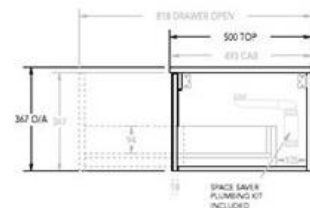

Product Specification Sheet

Waverley 1800 All Drawer Slim Wall Hung Vanity Left Hand Bowl With Friday Hybrid Quartz Benchtop – WAVFAS1800WHLFR

Effortlessly curved to elevate any bathroom.

- ✓ When ordering please advise which benchtop finish and cabinet finish you would like
- ✓ 1800 Vanity (also available in 750, 900, 1200 and 1500)
- ✓ Left Hand bowl position (also available in either right hand, double or centre position)
- ✓ Wall hung, slim all-drawer model with curved feature ends
- ✓ Choose from any 20mm benchtop in Friday Hybrid Quartz (next page)
- ✓ Bespoke curved thermolaminated v-groove cabinetry available in 4 cabinet finishes (pictured below)
- ✓ Basin not included
- ✓ Hettich AvanTech YOU push-to-open drawers in anthracite
- ✓ Space saver plumbing kit included to conceal plumbing behind drawers
- ✓ Universal Chrome plug and waste included (more colours available at an additional charge)

Adp

CABINET FINISH OPTIONS