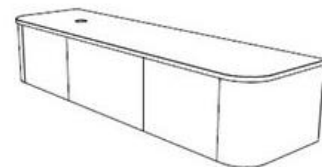

Product Specification Sheet

Waverley 1800 All Drawer Slim Wall Hung Vanity Left Hand Bowl With Friday Hybrid Quartz Benchtop – WAVFAS1800WHLFR

Effortlessly curved to elevate any bathroom.

- ✓ When ordering please advise which benchtop finish and cabinet finish you would like
- ✓ 1800 Vanity (also available in 750, 900, 1200 and 1500)
- ✓ Left Hand bowl position (also available in either right hand, double or centre position)
- ✓ Wall hung, slim all-drawer model with curved feature ends
- ✓ Choose from any 20mm benchtop in Friday Hybrid Quartz (next page)
- ✓ Bespoke curved thermolaminated v-groove cabinetry available in 4 cabinet finishes (pictured below)
- ✓ Basin not included
- ✓ Hettich AvanTech YOU push-to-open drawers in anthracite
- ✓ Space saver plumbing kit included to conceal plumbing behind drawers
- ✓ Universal Chrome plug and waste included (more colours available at an additional charge)

Adp

CABINET FINISH OPTIONS