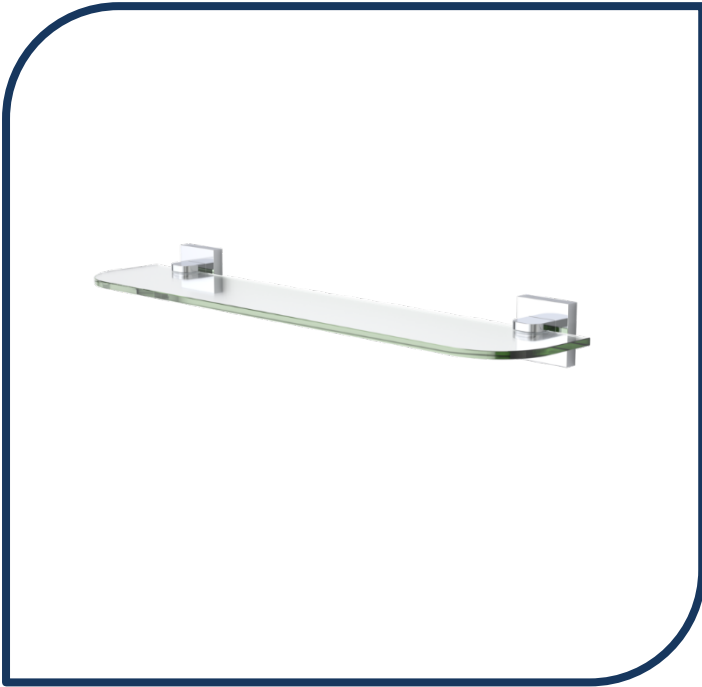

### Viridian Glass Shelf – 9250.04

The Viridian range incorporates simple lines and smooth curves with appealing polished surfaces.

- ✓ Glass shelf, overall length 500mm
- ✓ Versatile design to suit any bathroom
- ✓ Dual fixings for added strength
- ✓ Complementing the Dorf Viridian mixer and shower range
- ✓ Chrome finish