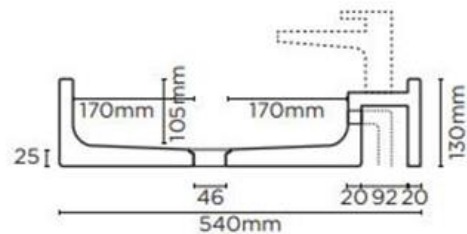

- ✓ Made from UHP concrete
- ✓ 540mm overall length (also available in Shelf 01 440mm)
- ✓ 9L Bowl capacity
- ✓ 1 taphole (also available with no taphole)
- ✓ Shelf to the right only
- ✓ No overflow
- ✓ Requires 32mm or 40mm standard plug and waste (not included)
- ✓ Each basin sold supports Carbon Positive Australia's tree planting program and reduces our carbon footprint
- ✓ Teal finish

nood co.

AVAILABLE COLOURS

PLAN VIEW

SECTION VIEW

Image is representative only – actual product does not include overflow