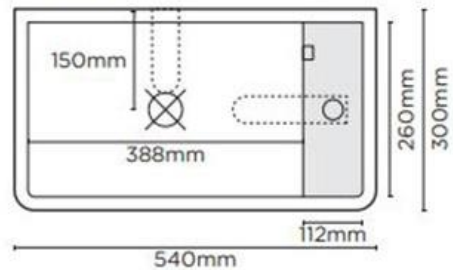

Product Specification Sheet

Shelf 02 Surface Mount Basin 1 Taphole Teal – SH2-1-NO-1-TE

For tight spaces, powder rooms, hotel and apartment blocks the small Shelf basin has the bonus space for soap or a tap hole. Simple install after tiles, this basin ticks all the boxes.

- ✓ Made from UHP concrete
- ✓ 540mm overall length (also available in Shelf 01 440mm)
- ✓ 9L Bowl capacity
- ✓ 1 taphole (also available with no taphole)
- ✓ Shelf to the right only
- ✓ No overflow
- ✓ Requires 32mm or 40mm standard plug and waste (not included)
- ✓ Each basin sold supports Carbon Positive Australia's tree planting program and reduces our carbon footprint
- ✓ Teal finish

nood co.

AVAILABLE COLOURS

PLAN VIEW

SECTION VIEW

Image is representative only – actual product does not include overflow