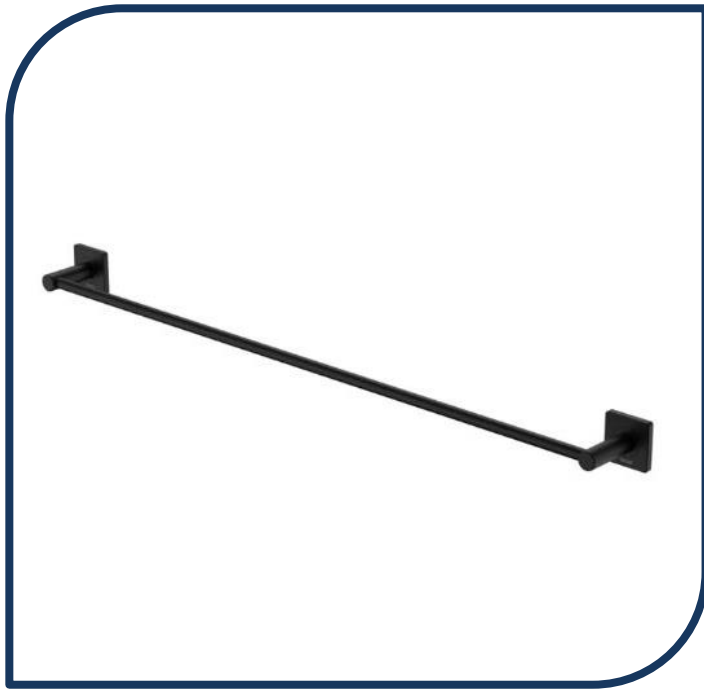

Product Specification Sheet

Sansa Single Towel Rail 900mm Matte Black – 83201MB

The Sansa design is a carefully crafted blend of circular and square geometry to create a truly special piece for your bathroom design.

- ✓ Single towel rail
- ✓ 900mm in length (also available in 600mm)
- ✓ 4-point wall mount
- ✓ Adjustable rail (can be cut to desired length)
- ✓ Includes matching soft square cover plates
- ✓ Concealed fixings
- ✓ Made from stainless steel & zinc
- ✓ Matte Black finish (also available in chrome, brushed nickel, gunmetal and urban brass)