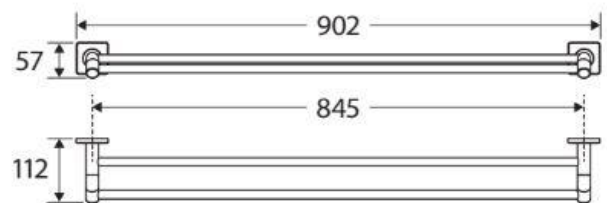

### Sansa Double Towel Rail 900mm Gunmetal – 83208GM

The Sansa design is a carefully crafted blend of circular and square geometry to create a truly special piece for your bathroom design.

- ✓ Double towel rail
- ✓ 900mm in length (also available in 600mm)
- ✓ 5-point wall mount
- ✓ Sloped arm design
- ✓ Adjustable rail (can be cut to desired length)
- ✓ Includes matching soft square cover plates
- ✓ Concealed fixings
- ✓ Made from stainless steel & zinc
- ✓ Gunmetal finish (also available in chrome, brushed nickel, matte black and urban brass)

fienza®

(Adjustable – cut to length)