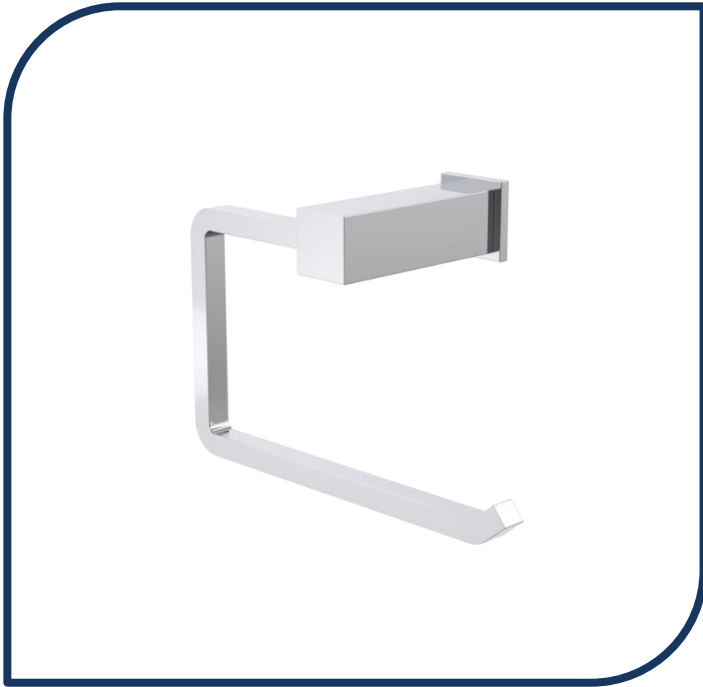

### Quatro Toilet Roll Holder Chrome – 90732C

Edgy and modern, the new Quatro accessories range has been designed to complement the Quatro mixer and shower range. Incorporating seamless metal construction with a polished chrome finish, this range makes a stylish addition to any bathroom.

- ✓ Toilet roll holder
- ✓ Metal construction for durability
- ✓ Chrome finish