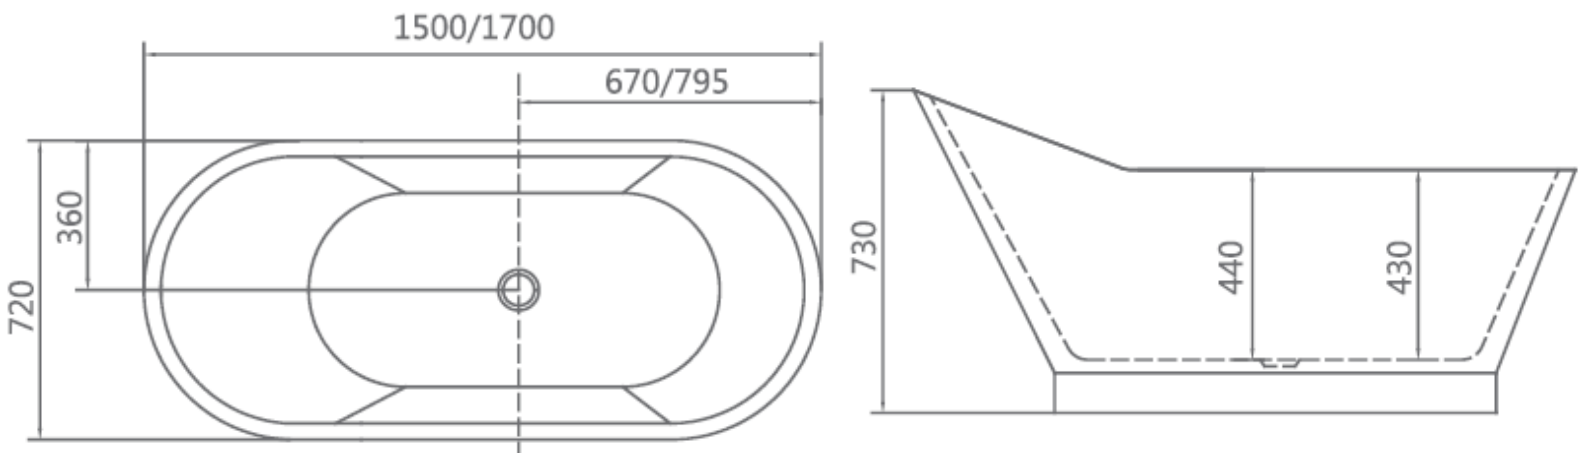

Freestanding Bath

Paloa

1500 x 720 x 730mm

1700 x 720 x 730mm

*Terms and conditions apply please refer to the Decina catalogue or Decina website for full warranty information.