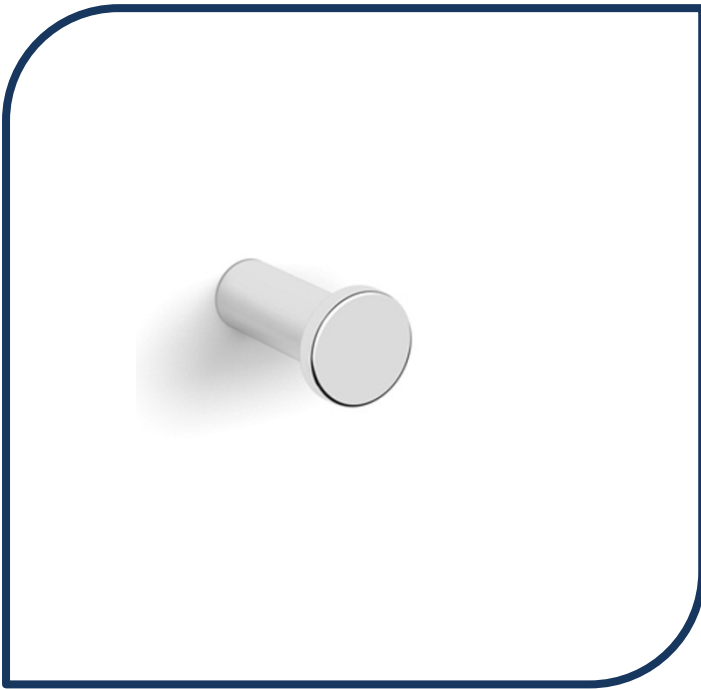

### L'Hotel Robe Hook – NE021

Made from solid brass the contemporary curves and clean lines of the L'Hotel collection provide both a durable and a practical solution for your bathroom.

- ✓ Single robe hook
- ✓ Chrome