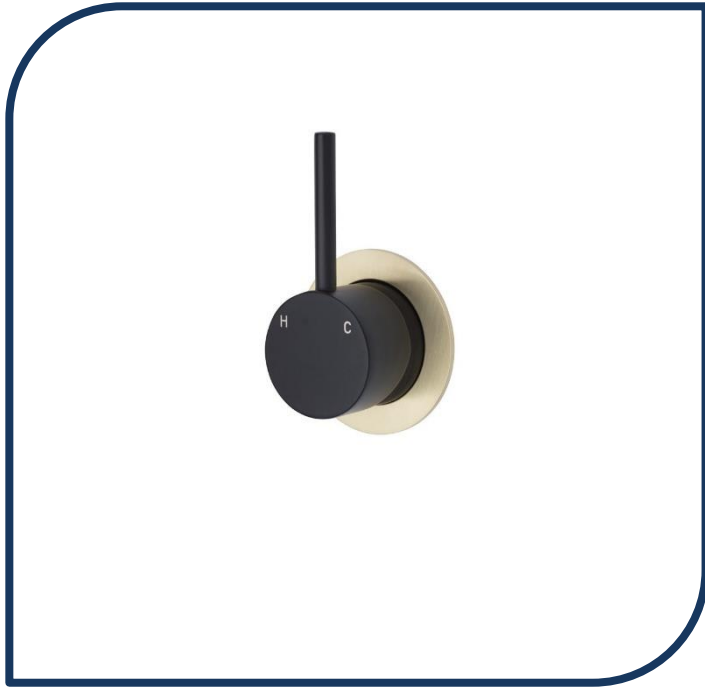

### Kaya Up Small Bath/Shower Mixer Matte Black With Urban Brass Plate – 228114BUB

Kaya offers an extensive range of mixers, tapware, showers, accessories and bath outlets to create the ultimate design for your bathroom.

- ✓ Upright pin lever handle
- ✓ Designed for shower or bath
- ✓ Made from solid brass
- ✓ Matte Black with Urban Brass back plate (also available in chrome, matte black, brushed nickel, urban brass and mixed finishes)