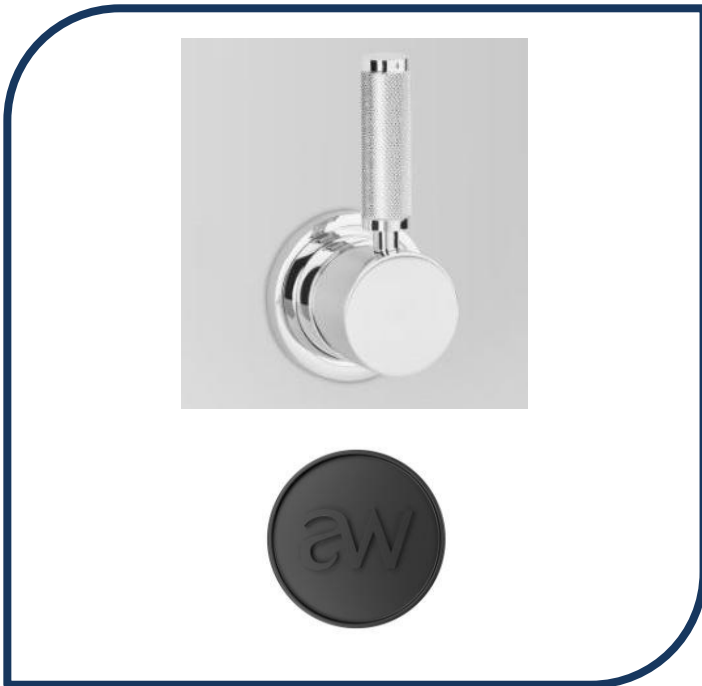

### Icon+ Lever Knurled Wall Mixer Matte Black - A68.48.KN.02

Defined by beautiful design with balanced proportions for contemporary living, Astra Walkers Icon + Lever collection presents exquisite designs that can truly enhance your bathroom space.

- ✓ Knurled lever
- ✓ Matte Black – matte black photo not available Chrome pictured (also available in brushed chrome, chrome, brushed platinum, nickel, urban brass and ultra)

Note: custom orders are available in 20 premium finishes. Please contact us for specific requests.