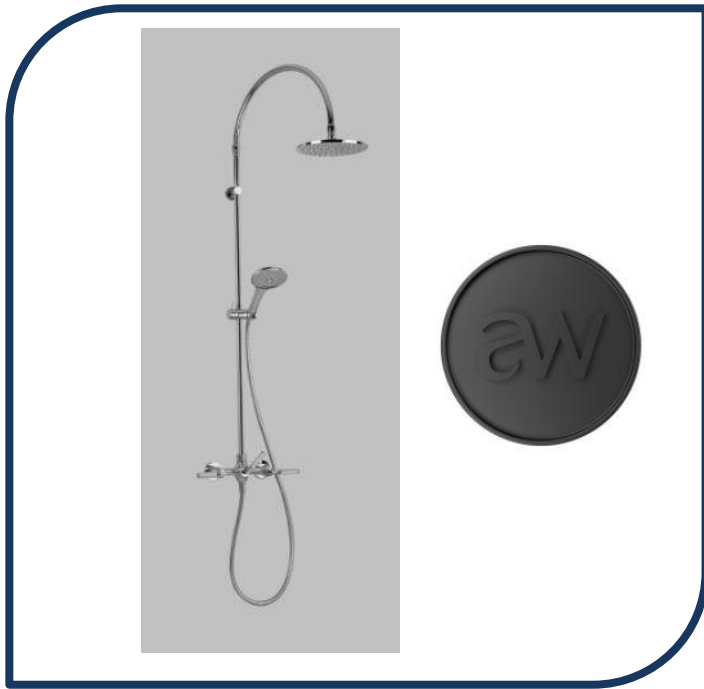

### Icon+ Lever Knurled Exposed Shower Set with 200mm Rose & Multi-function Hand Shower Matte Black – A68.25.V4.KN.02

Defined by beautiful design with balanced proportions for contemporary living, Astra Walkers Icon + Lever collection presents exquisite designs that can truly enhance your bathroom space.

- ✓ Knurled lever
- ✓ 200mm overhead rose
- ✓ Includes 250mm & 300mm overhead rose
- ✓ WELS 3\* Rated, 8L/min
- ✓ Matte Black – matte black photo not available Chrome pictured (also available in brushed platinum, brushed chrome, nickel, chrome, ultra and urban brass)