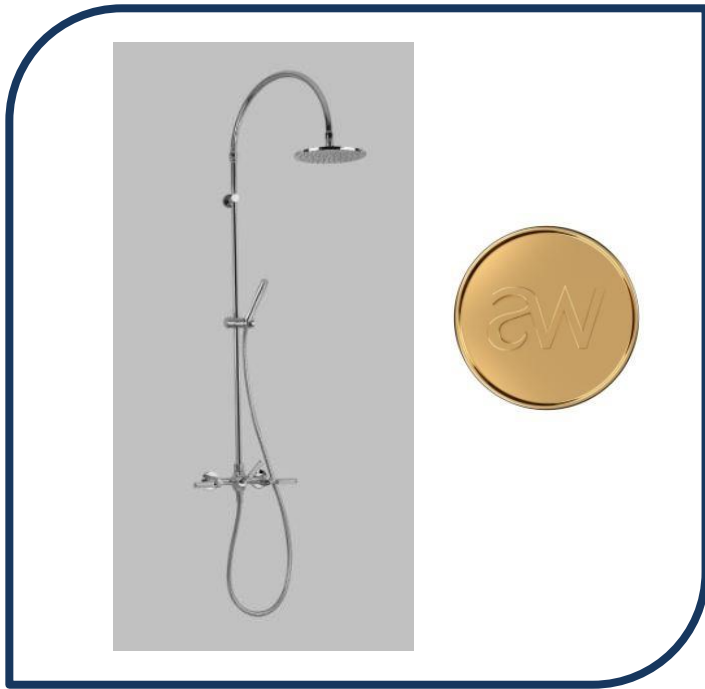

### Icon+ Lever Knurled Exposed Shower Set with 200mm Rose & Hand Shower Ultra – A68.25.V3.KN.03

Defined by beautiful design with balanced proportions for contemporary living, Astra Walkers Icon + Lever collection presents exquisite designs that can truly enhance your bathroom space.

- ✓ Knurled lever
- ✓ 200mm overhead rose
- ✓ Includes 250mm & 300mm overhead rose
- ✓ WELS 3\* Rated, 9L/min
- ✓ Ultra – ultra photo not available Chrome pictured (also available in brushed platinum, matte black, brushed platinum, urban brass, nickel and chrome)