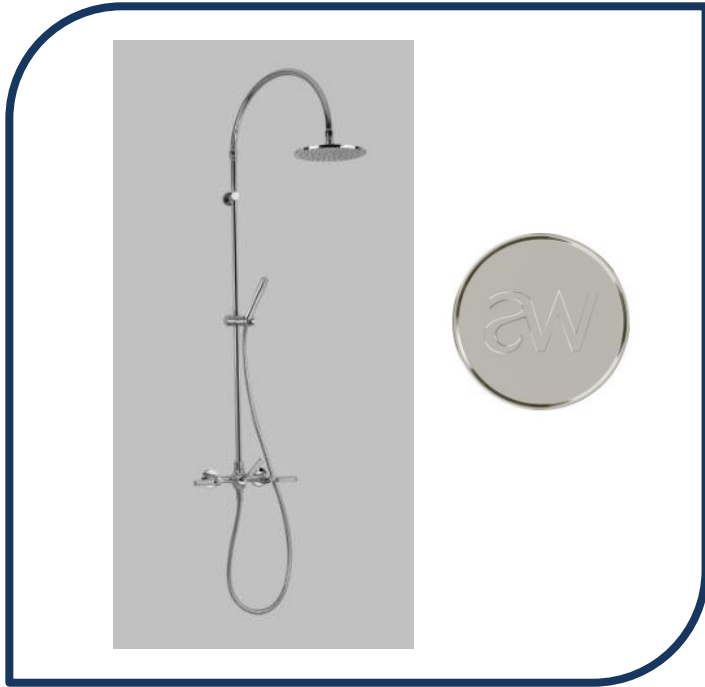

Product Specification Sheet

Icon+ Lever Knurled Exposed Shower Set with 200mm Rose & Hand Shower Nickel – A68.25.V3.KN.04

Defined by beautiful design with balanced proportions for contemporary living, Astra Walkers Icon + Lever collection presents exquisite designs that can truly enhance your bathroom space.

- ✓ Knurled lever
- ✓ 200mm overhead rose
- ✓ Includes 250mm & 300mm overhead rose
- ✓ WELS 3* Rated, 9L/min
- ✓ Nickel – nickel photo not available Chrome pictured (also available in brushed platinum, matte black, brushed platinum, urban brass, ultra and chrome)