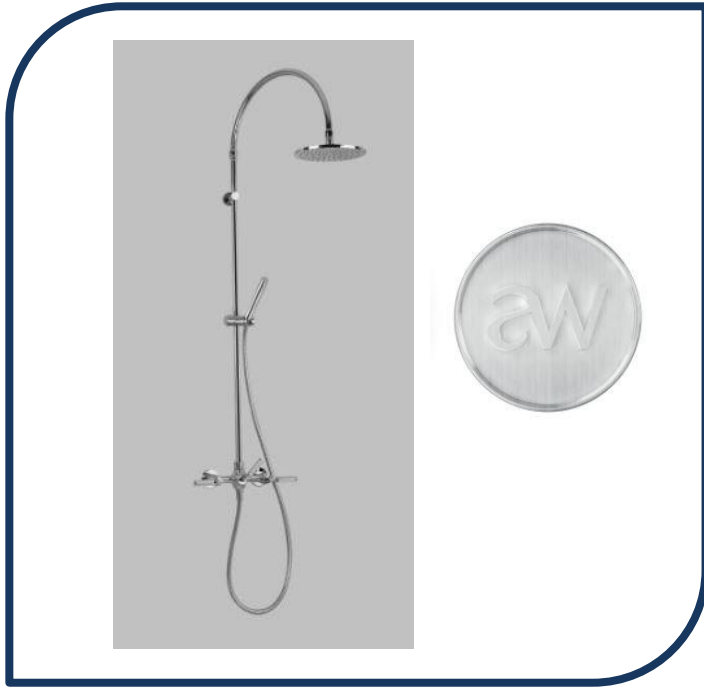

Product Specification Sheet

Icon+ Lever Knurled Exposed Shower Set with 200mm Rose & Hand Shower Brushed Chrome – A68.25.V3.KN.06

Defined by beautiful design with balanced proportions for contemporary living, Astra Walkers Icon + Lever collection presents exquisite designs that can truly enhance your bathroom space.

- ✓ Knurled lever
- ✓ 200mm overhead rose
- ✓ Includes 250mm & 300mm overhead rose
- ✓ WELS 3* Rated, 9L/min
- ✓ Brushed Chrome – brushed chrome photo not available Chrome pictured (also available in brushed platinum, matte black, nickel, urban brass, ultra and chrome)