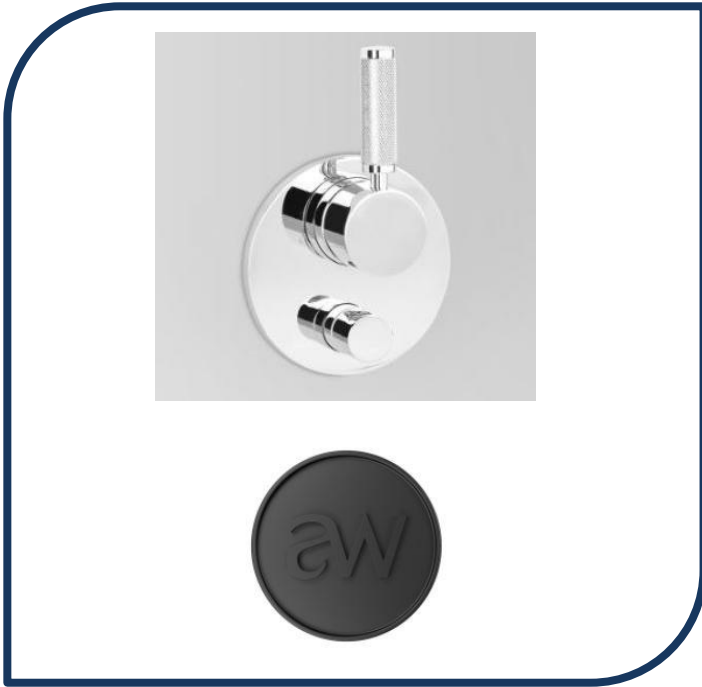

Product Specification Sheet

Icon+ Lever Knurled Bath/Shower Diverter Mixer Matte Black - A68.48.V4.KN.02

Defined by beautiful design with balanced proportions for contemporary living, Astra Walkers Icon + Lever collection presents exquisite designs that can truly enhance your bathroom space.

- ✓ Diverter mixer
- ✓ Knurled lever
- ✓ Matte Black – matte black photo not available Chrome pictured (also available in nickel, urban brass, chrome, ultra, brushed chrome and brushed platinum)

Note: custom orders are available in 20 premium finishes. Please contact us for specific requests.