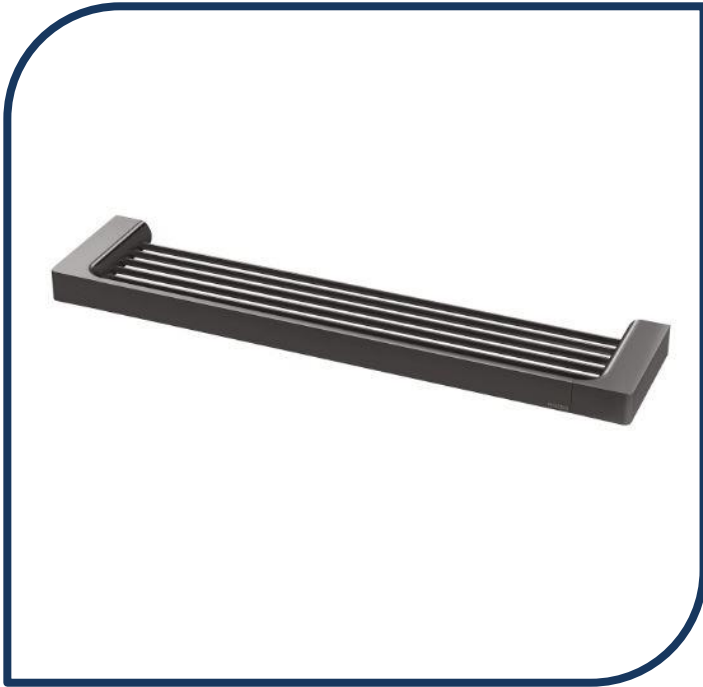

Product Specification Sheet

Gloss Shower Shelf Brushed Carbon – GS896-31

The stylishly modern Gloss collection features beautifully blended solid, flat surfaces mixed with softer, understated curves. This collection will compliment any modern interior design through its striking looks and functionality. Matching bathroom and sink mixers are available, as well as bathroom accessories.

- ✓ Shower shelf
- ✓ Australian designed
- ✓ Solid brass construction
- ✓ Matching tapware available to complete your bathroom look
- ✓ Brushed Carbon finish (also available in chrome, brushed nickel and brushed gold)