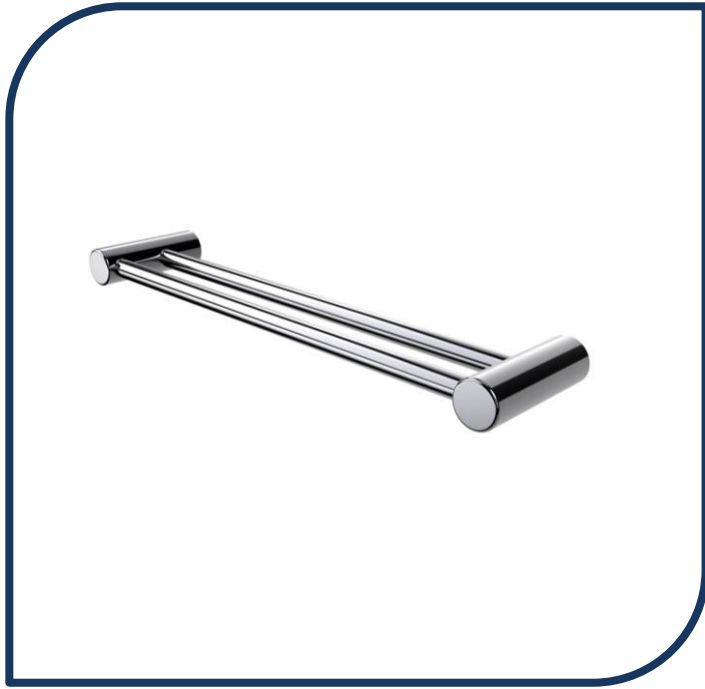

### Calibre Ergo 25 Heavy Duty Double Towel Rail 600mm Chrome – RE1T60C

A modern styled heavy duty towel rail you can safely hold onto.

- ✓ 600mm in length (also available in 900mm)
- ✓ Australian Made, Owned and Designed!
- ✓ Scratch resistant high grade stainless steel
- ✓ 25mm diameter rail suits smaller hands (and towels)
- ✓ Rail 110kg capacity
- ✓ Mounting brackets and screws for timber wall studs included
- ✓ Chrome finish (also available in matte black and brushed brass)